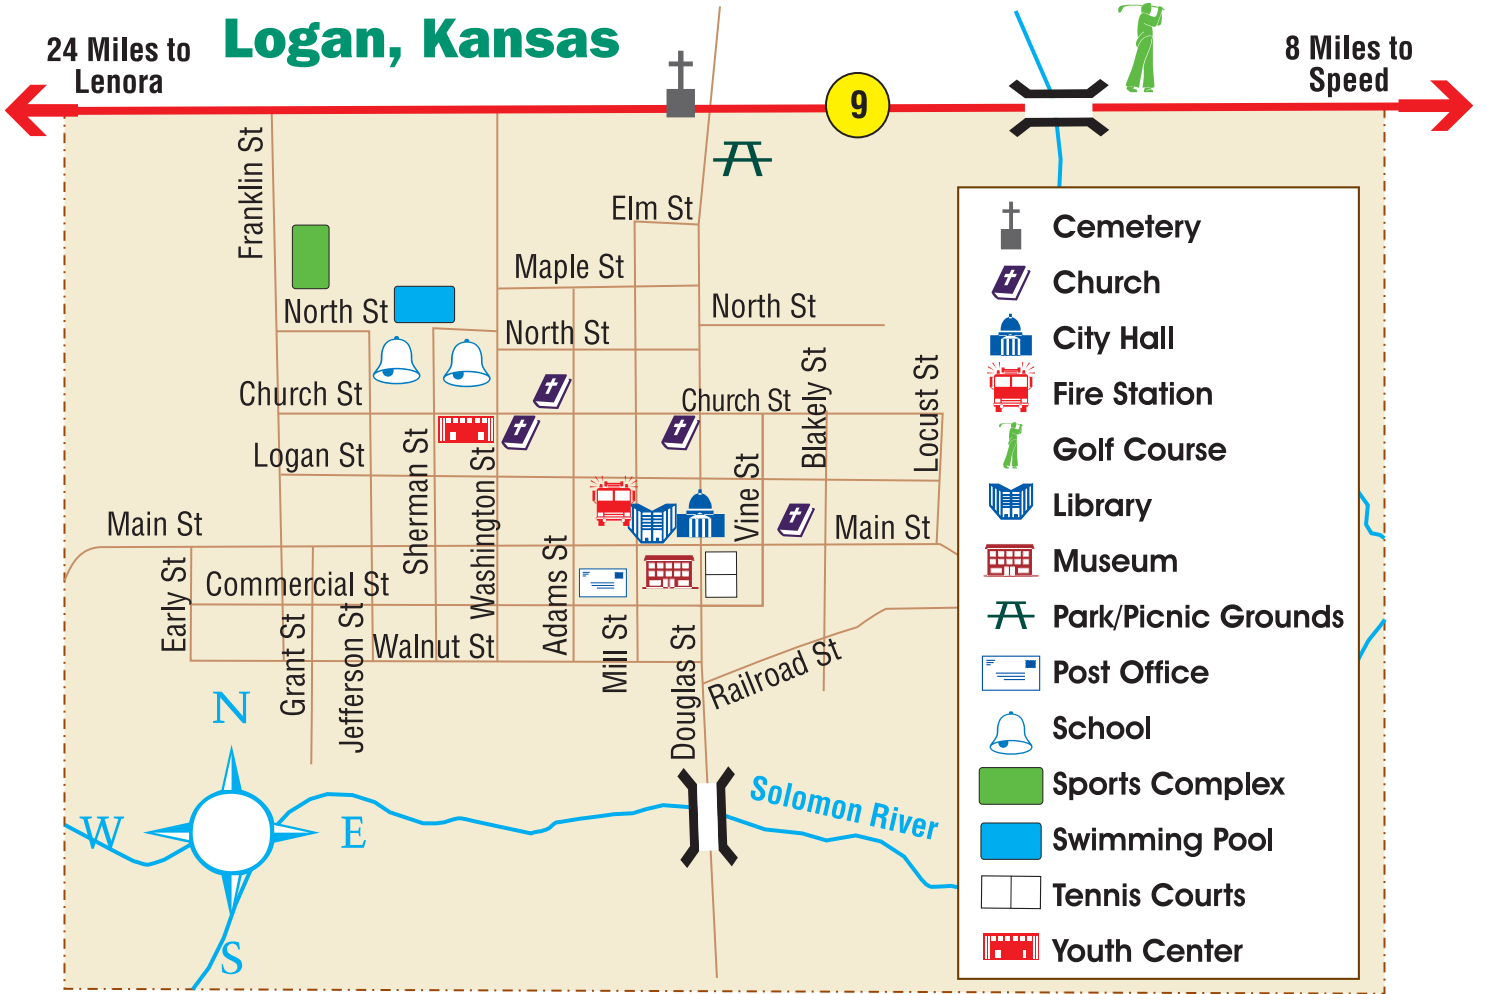

24 Miles to Lenora

Logan, Kansas

8 Miles to Speed

Courtesy of

DIRECTORY SERVICES